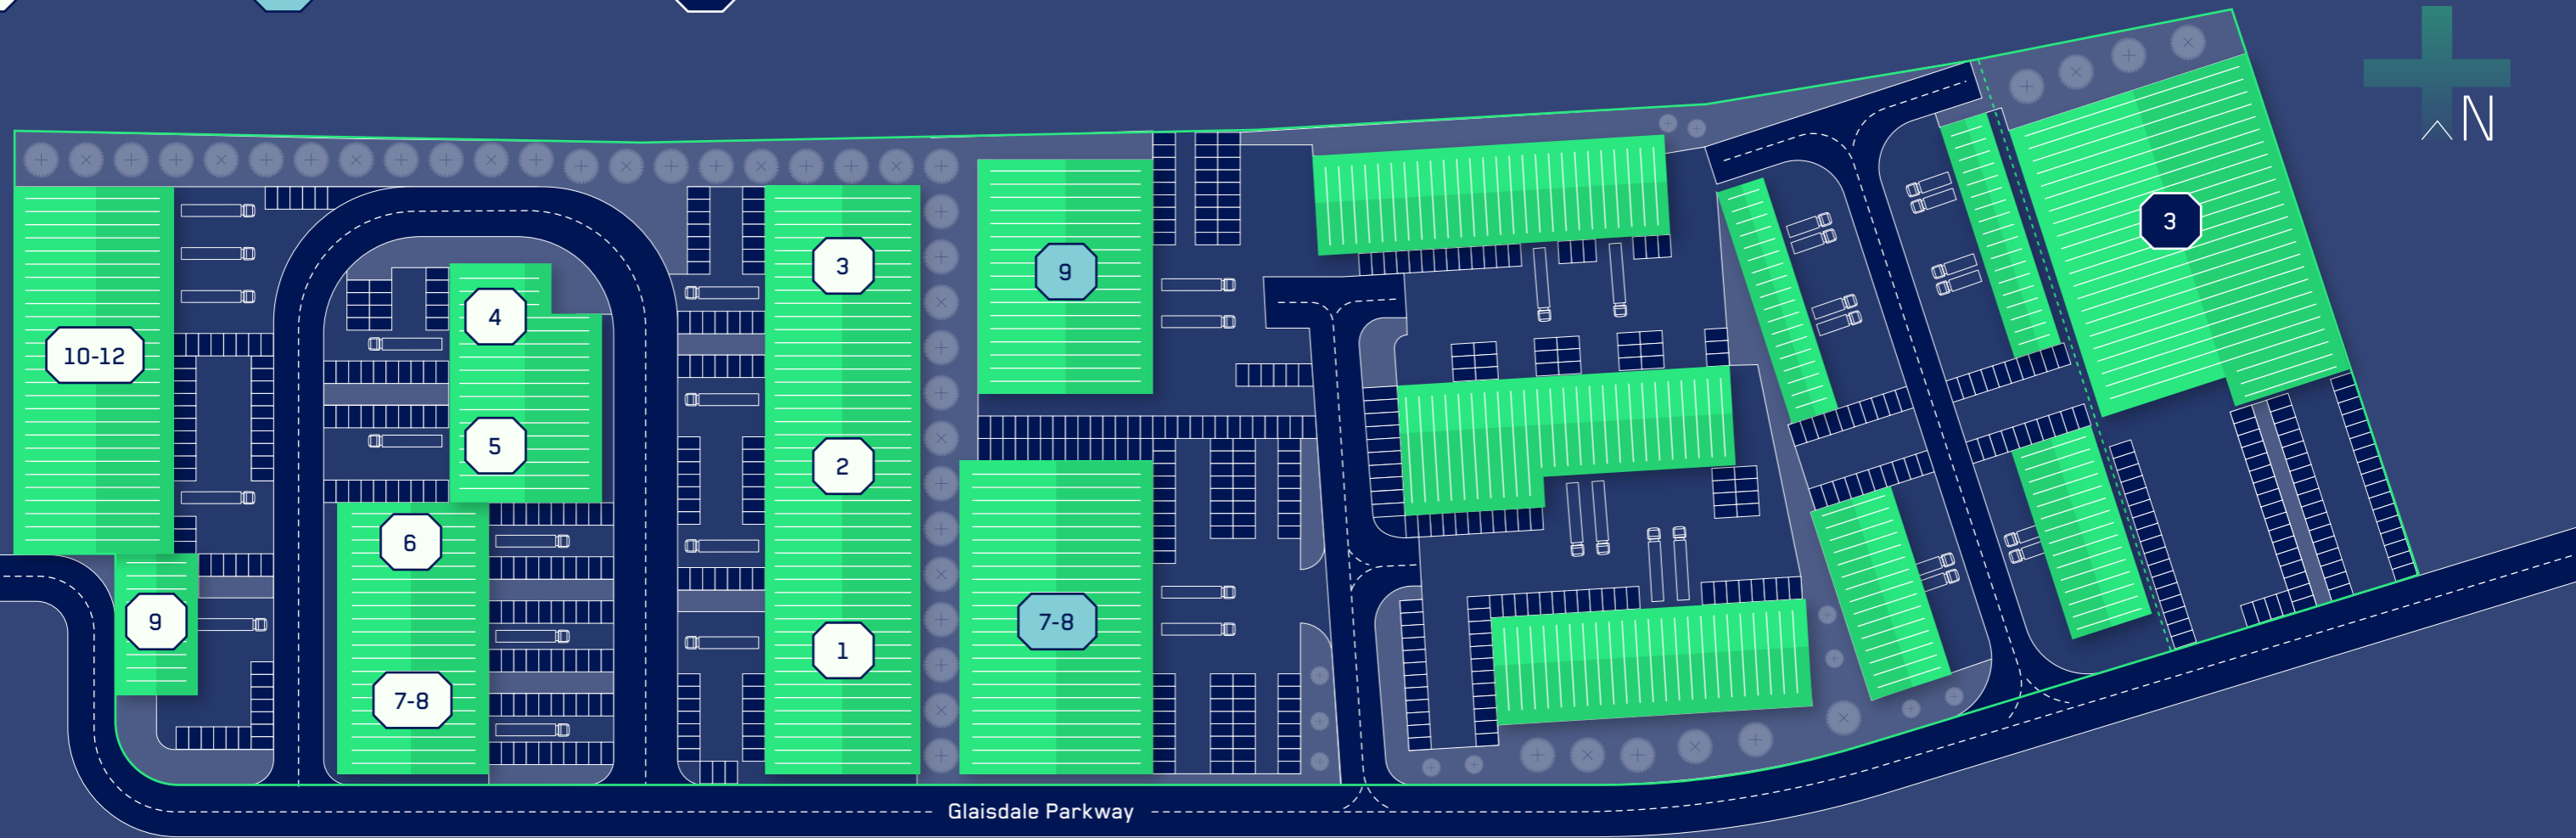

3 miles

from Nottingham City Centre

4 miles

from J25 of the M1

Flexible Warehouse Space with Fitted Office.

The site comprises a mid terraced warehouse / industrial units of steel portal frame construction. The site benefits from good loading facilities with extensive parking and a good quality fit out offices.

UNIT	2 Point	3 Point	4 Point	3 Parkway	7 Parkway	8 Parkway
Sq M	1,464	985	620	2,643	1,123	1,123
Sq Ft	15,755	10,599	6,678	28,457	12,084	12,084

Opportunity to combine units.

- 1 Glaisdale Point
- 1 Glaisdale Business Centre
- 1 Glaisdale Parkway

LED Lighting

Comfort Cooling

10% Roof Lights

Roller Shutter Doors

Extensive Parking

Fitted Offices

Where Access, Infrastructure & Opportunity Converge.

Roads	Miles	Mins
A609	0.6	3
A52	2.8	8
M1 J26	3.6	12
Sheffield	36	50